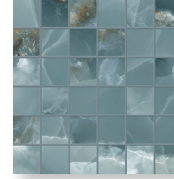

4"x24" Bullnose

12"x24"

24"x48"

6.5 MM Sizes*

47"x47"*

47"x109"*

Colors

Black

Blue

Green

Ivory

Pink

All Available Sizes & Finished

| |  |  |  |  |  |
|------------------|---|---|---|---|---|
| Size & Thickness | Black | Blue | Green | Ivory | Pink |
| 12"x24"x9.5MM | Matte Polished | Matte Polished | Matte Polished | Matte Polished | Matte Polished |
| 24"x48"x9.5MM | Matte* Polished | Matte* Polished | Matte* Polished | Matte* Polished | Matte* Polished |
| 36"x36"x9.5MM* | Matte* Polished* | Matte* Polished* | Matte* Polished* | Matte* Polished* | Matte* Polished* |
| 47"x47"x6.5MM* | Polished* | Polished* | Polished* | Polished* | Polished* |
| 47"x109"x6.5MM* | Polished* | Polished* | Polished* | Polished* | Polished* |
| 2"x2" Mosaic | Matte Polished | Matte Polished | Matte Polished | Matte Polished | Matte Polished |
| Intreccio Mosaic | Matte Polished | Matte Polished | Matte Polished | Matte Polished | Matte Polished |