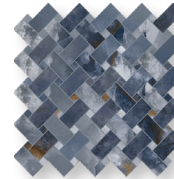

4"x24" Bullnose

12"x24"

24"x48"

6.5 MM Sizes*

47"x47"*

47"x109"*

Colors

Black

Blue

Green

Ivory

Pink

All Available Sizes & Finished

| |  |  |  |  |  |
|------------------|---|---|---|---|---|
| Size & Thickness | Black | Blue | Green | Ivory | Pink |
| 12"x24"x9.5MM | Matte Polished | Matte Polished | Matte Polished | Matte Polished | Matte Polished |
| 24"x48"x9.5MM | Matte* Polished | Matte* Polished | Matte* Polished | Matte* Polished | Matte* Polished |
| 36"x36"x9.5MM* | Matte* Polished* | Matte* Polished* | Matte* Polished* | Matte* Polished* | Matte* Polished* |
| 47"x47"x6.5MM* | Polished* | Polished* | Polished* | Polished* | Polished* |
| 47"x109"x6.5MM* | Polished* | Polished* | Polished* | Polished* | Polished* |
| 2"x2" Mosaic | Matte Polished | Matte Polished | Matte Polished | Matte Polished | Matte Polished |
| Intreccio Mosaic | Matte Polished | Matte Polished | Matte Polished | Matte Polished | Matte Polished |