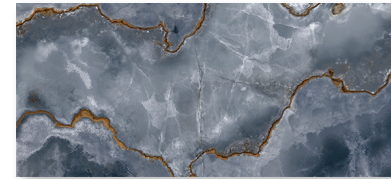

PRECIOUS

PORCELAIN TILE

Technical Data

Finish	Matte & Polished
Thickness	6.5 MM 9.5 MM
Application	Interior/Exterior
Frost Resistant	Yes
Breaking Strength	≥2000N
Rectified	Yes
Slip Resistant	R10

Lead Time

In Stock/Quick Ship

*Special Order sizes 8+ weeks from Italy.

Sizes

9.5 MM Sizes

6.5 MM Sizes*

Colors

Blue

All Available Sizes & Finished

Size & Thickness	Black	Blue	Green	Ivory	Pink
12"x24"x9.5MM	Matte Polished	Matte Polished	Matte Polished	Matte Polished	Matte Polished
24"x48"x9.5MM	Matte* Polished	Matte* Polished	Matte* Polished	Matte* Polished	Matte* Polished
36"x36"x9.5MM*	Matte* Polished*	Matte* Polished*	Matte* Polished*	Matte* Polished*	Matte* Polished*
47"x47"x6.5MM*	Polished*	Polished*	Polished*	Polished*	Polished*
47"x109"x6.5MM*	Polished*	Polished*	Polished*	Polished*	Polished*
2"x2" Mosaic	Matte Polished	Matte Polished	Matte Polished	Matte Polished	Matte Polished
Intreccio Mosaic	Matte Polished	Matte Polished	Matte Polished	Matte Polished	Matte Polished

* Special order item. Lead time 8+ weeks from Italy.