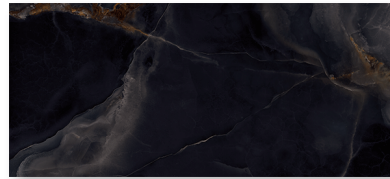

4"x24" Bullnose

12"x24"

24"x48"

6.5 MM Sizes*

47"x47"*

47"x109"*

Colors

Black