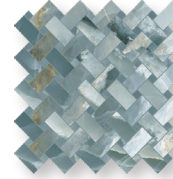

4"x24" Bullnose

12"x24"

24"x48"

6.5 MM Sizes*

47"x47"*

47"x109"*

Colors

Black

Blue

Green

Ivory

Pink

All Available Sizes & Finished

| |  |  |  |  |  |
|------------------|---|---|---|---|---|
| Size & Thickness | Black | Blue | Green | Ivory | Pink |
| 12"x24"x9.5MM | Matte Polished | Matte Polished | Matte Polished | Matte Polished | Matte Polished |
| 24"x48"x9.5MM | Matte* Polished | Matte* Polished | Matte* Polished | Matte* Polished | Matte* Polished |
| 36"x36"x9.5MM* | Matte* Polished* | Matte* Polished* | Matte* Polished* | Matte* Polished* | Matte* Polished* |
| 47"x47"x6.5MM* | Polished* | Polished* | Polished* | Polished* | Polished* |
| 47"x109"x6.5MM* | Polished* | Polished* | Polished* | Polished* | Polished* |
| 2"x2" Mosaic | Matte Polished | Matte Polished | Matte Polished | Matte Polished | Matte Polished |
| Intreccio Mosaic | Matte Polished | Matte Polished | Matte Polished | Matte Polished | Matte Polished |