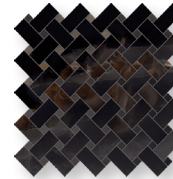

4"x24" Bullnose

12"x24"

24"x48"

6.5 MM Sizes*

47"x47"*

47"x109"*

Colors

Black

Blue

Green

Ivory

Pink

All Available Sizes & Finished

| |  |  |  |  |  |
|------------------|---|---|---|---|---|
| Size & Thickness | Black | Blue | Green | Ivory | Pink |
| 12"x24"x9.5MM | Matte Polished | Matte Polished | Matte Polished | Matte Polished | Matte Polished |
| 24"x48"x9.5MM | Matte* Polished | Matte* Polished | Matte* Polished | Matte* Polished | Matte* Polished |
| 36"x36"x9.5MM* | Matte* Polished* | Matte* Polished* | Matte* Polished* | Matte* Polished* | Matte* Polished* |
| 47"x47"x6.5MM* | Polished* | Polished* | Polished* | Polished* | Polished* |
| 47"x109"x6.5MM* | Polished* | Polished* | Polished* | Polished* | Polished* |
| 2"x2" Mosaic | Matte Polished | Matte Polished | Matte Polished | Matte Polished | Matte Polished |
| Intreccio Mosaic | Matte Polished | Matte Polished | Matte Polished | Matte Polished | Matte Polished |